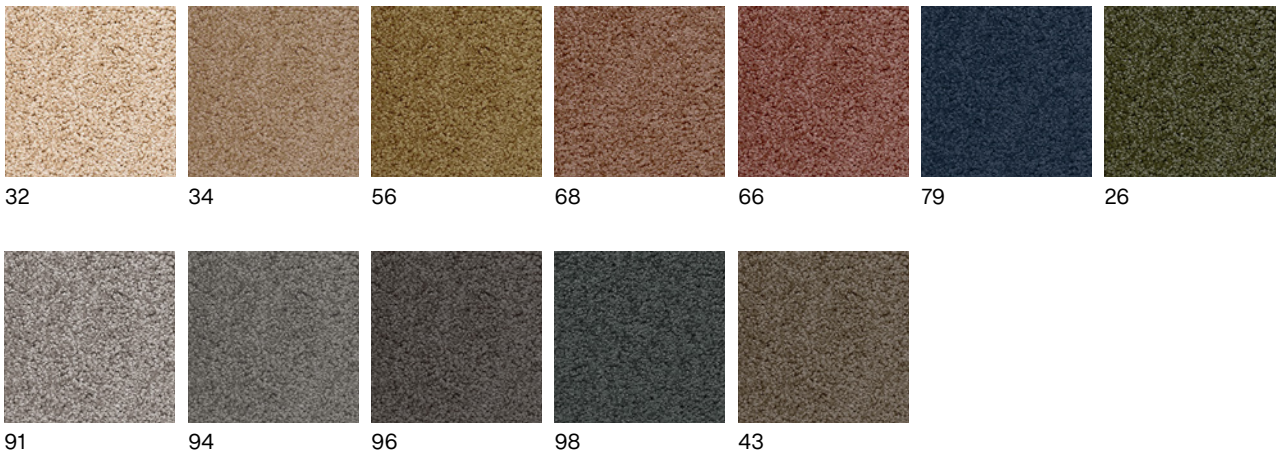

BLISS

SOFT ORIGINS COLLECTION

COLOURS

Standard neutral & colourful

WIDTH

4 m

PRODUCT FEATURES

STRUCTURE	PILE HEIGHT	YARN	PERFORMANCE	BACKING
Average cut pile	High	100% recycled PES	Medium	Twin back